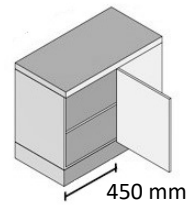

Assembly Instructions

674 SDA

Reversibile per montaggio destro o sinistro | Reversible for left or right mounting

MONTAGGIO SINISTRO | LEFT MOUNTING

32 kg
(8kg x 4)