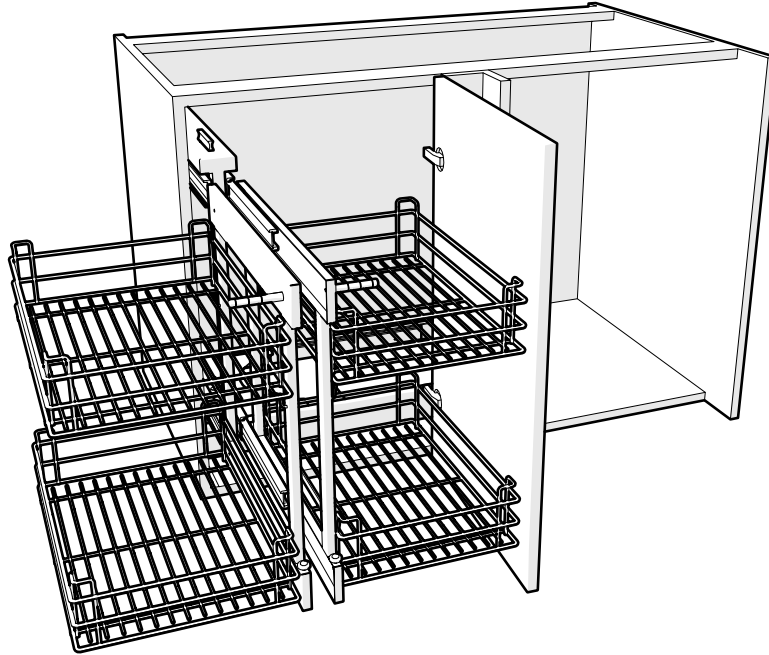

Assembly Instructions

674 SDA

Reversibile per montaggio destro o sinistro | Reversible for left or right mounting

MONTAGGIO SINISTRO | LEFT MOUNTING

32 kg
(8kg x 4)